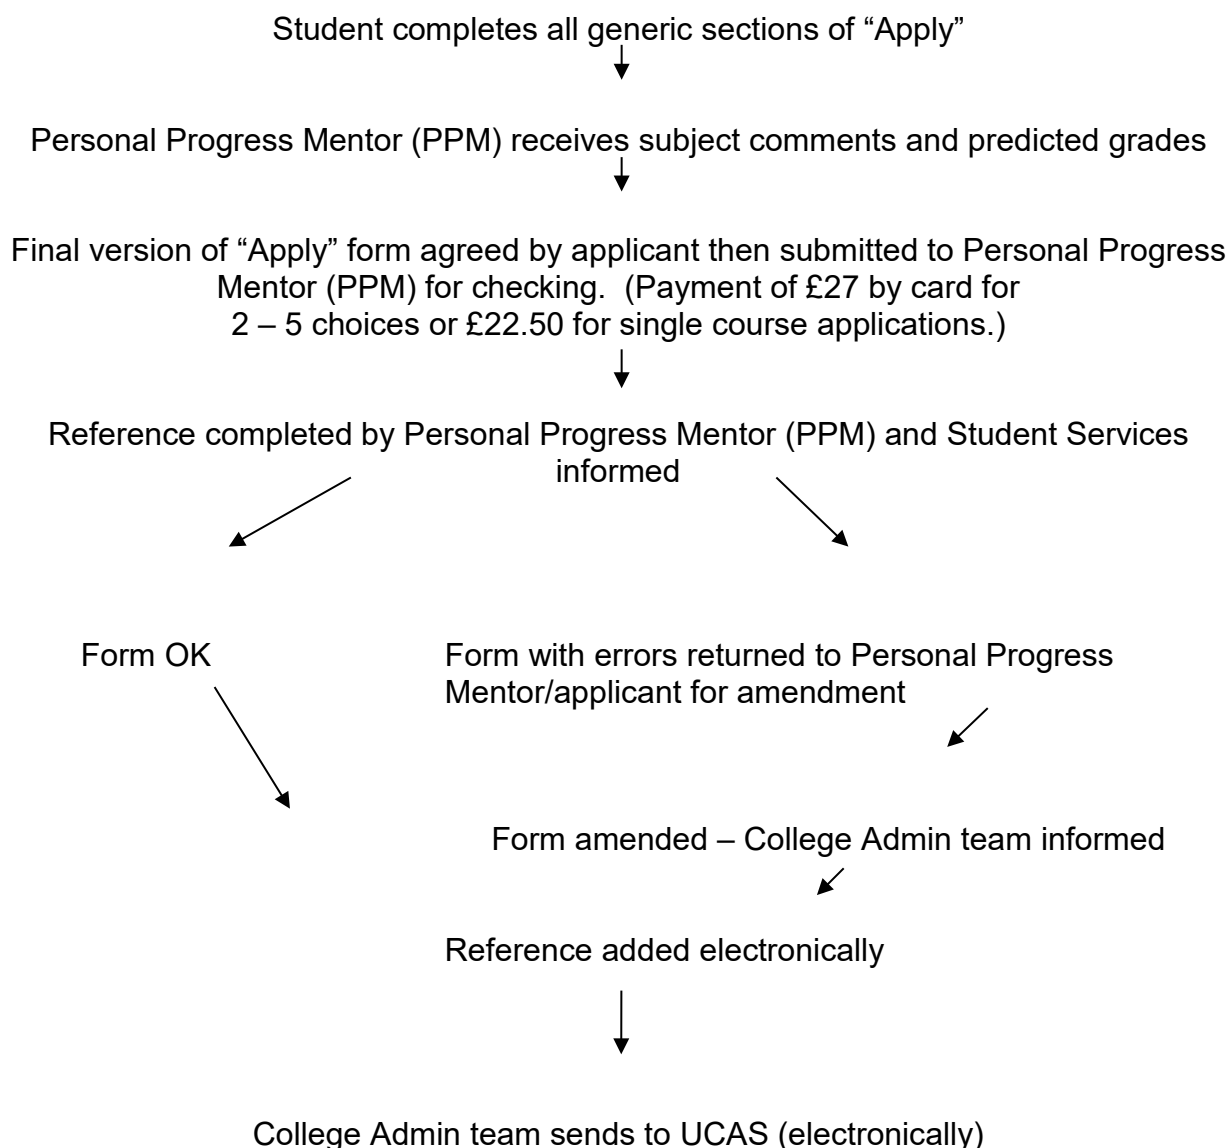

Progression Evening June 2022

College application process

Current and ex-students are offered a great deal of support with their application.

When the final application is submitted electronically to UCAS it has undergone **NUMEROUS** checks.

It is very much the applicant's own responsibility to keep on top of the process at all times. **An early, but well considered application is favoured/recommended.**

Internal UCAS trail

Our checking procedures are put into place to offer applicants a high level of support and to ensure accuracy. Consider this – we process around 1500 applications during each cycle!